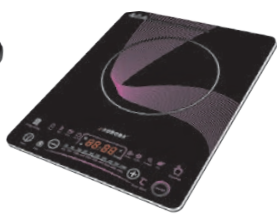

AU 4474
Type: induction
Material: crystal glass
Touch control
Power: 2000 W